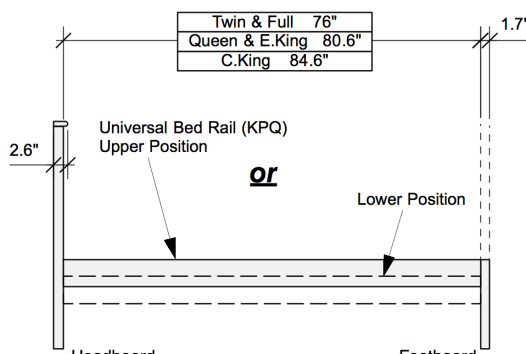

Rosemary Headboard

Rosemary Headboard - Box 1 of 4

	Box H	Box W	Box L	Cubes	Net Wt.	Gr. Wt.
Twin	75mm	1120mm	1211mm	0.102m3	10.0Kg	12.0Kg
KH-RMY-TWN-	3.0"	44.1"	47.7"	3.59cuft	22.0lb	26.5lb
Full	75mm	1120mm	1591mm	0.134m3	14.0Kg	16.0Kg
KH-RMY-FUL-	3.0"	44.1"	62.6"	4.72cuft	30.9lb	35.3lb
Queen	75mm	1120mm	1742mm	0.146m3	16.0Kg	18.0Kg
KH-RMY-QEN-	3.0"	44.1"	68.6"	5.17cuft	35.3lb	39.7lb
Eastern King	75mm	1120mm	2151mm	0.181m3	18.0Kg	21.0Kg
KH-RMY-EKG-	3.0"	44.1"	84.7"	6.38cuft	39.7lb	46.3lb
California King	80mm	1090mm	2020mm	0.176m3	17.0Kg	19.0Kg
KH-RMY-CKG-	3.1"	42.9"	79.5"	6.22cuft	37.5lb	41.9lb

Rails Side View

P-Series Basic Footboard - Box 2 of 4

	Box H	Box W	Box L	Cubes	Net Wt.	Gr. Wt.
Twin	60mm	405mm	1150mm	0.028m3	6.0Kg	7.0Kg
PF-BAS-TWN-	2.4"	15.9"	45.3"	0.99cuft	13.2lb	15.4lb
Full	60mm	405mm	1540mm	0.037m3	7.0Kg	8.0Kg
PF-BAS-FUL-	2.4"	15.9"	60.6"	1.32cuft	15.4lb	17.6lb
Queen	60mm	405mm	1675mm	0.041m3	7.5Kg	9.0Kg
PF-BAS-QEN-	2.4"	15.9"	65.9"	1.44cuft	16.5lb	19.8lb
Eastern King	60mm	405mm	2140mm	0.052m3	8.5Kg	10.5Kg
PF-BAS-EKG-	2.4"	15.9"	84.3"	1.84cuft	18.7lb	23.1lb
California King	57mm	428mm	1994mm	0.049m3	8.0Kg	10.0Kg
PF-BAS-CKG-	2.2"	16.9"	78.5"	1.72cuft	17.6lb	22.0lb

Slats - Box 4 of 4

	Box H	Box W	Box L	Cubes	Net Wt.	Gr. Wt.
Twin	115mm	215mm	1050mm	0.026m3	9.0Kg	9.5Kg
PS-TWN	4.5"	8.5"	41.3"	0.92cuft	19.8lb	20.9lb
Full	115mm	215mm	1430mm	0.035m3	12.0Kg	12.5Kg
PS-FUL	4.5"	8.5"	56.3"	1.25cuft	26.5lb	27.6lb
Queen	115mm	215mm	1580mm	0.039m3	14.0Kg	15.0Kg
PS-QEN	4.5"	8.5"	62.2"	1.38cuft	30.9lb	33.1lb
Eastern King	115mm	215mm	2040mm	0.050m3	21.5Kg	22.5Kg
PS-EKG	4.5"	8.5"	80.3"	1.78cuft	47.4lb	49.6lb
California King	115mm	230mm	1890mm	0.050m3	18.5Kg	19.5Kg
PS-CKG	4.5"	9.1"	74.4"	1.77cuft	40.8lb	43.0lb