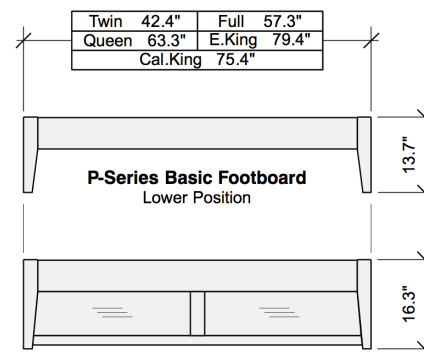

Rosemary Headboard

Rosemary Headboard - Box 1 of 4

	Box H	Box W	Box L	Cubes	Net Wt.	Gr. Wt.
Twin	75mm	1120mm	1211mm	0.102m3	10.0Kg	12.0Kg
KH-RMY-TWN-	3.0"	44.1"	47.7"	3.59cuft	22.0lb	26.5lb
Full	75mm	1120mm	1591mm	0.134m3	14.0Kg	16.0Kg
KH-RMY-FUL-	3.0"	44.1"	62.6"	4.72cuft	30.9lb	35.3lb
Queen	75mm	1120mm	1742mm	0.146m3	16.0Kg	18.0Kg
KH-RMY-QEN-	3.0"	44.1"	68.6"	5.17cuft	35.3lb	39.7lb
Eastern King	75mm	1120mm	2151mm	0.181m3	18.0Kg	21.0Kg
KH-RMY-EKG-	3.0"	44.1"	84.7"	6.38cuft	39.7lb	46.3lb
California King	80mm	1090mm	2020mm	0.176m3	17.0Kg	19.0Kg
KH-RMY-CKG-	3.1"	42.9"	79.5"	6.22cuft	37.5lb	41.9lb

Rails Side View

P-Series Basic Footboard - Box 2 of 4

	Box H	Box W	Box L	Cubes	Net Wt.	Gr. Wt.
Twin	60mm	405mm	1150mm	0.028m3	6.0Kg	7.0Kg
PF-BAS-TWN-	2.4"	15.9"	45.3"	0.99cuft	13.2lb	15.4lb
Full	60mm	405mm	1540mm	0.037m3	7.0Kg	8.0Kg
PF-BAS-FUL-	2.4"	15.9"	60.6"	1.32cuft	15.4lb	17.6lb
Queen	60mm	405mm	1675mm	0.041m3	7.5Kg	9.0Kg
PF-BAS-QEN-	2.4"	15.9"	65.9"	1.44cuft	16.5lb	19.8lb
Eastern King	60mm	405mm	2140mm	0.052m3	8.5Kg	10.5Kg
PF-BAS-EKG-	2.4"	15.9"	84.3"	1.84cuft	18.7lb	23.1lb
California King	57mm	428mm	1994mm	0.049m3	8.0Kg	10.0Kg
PF-BAS-CKG-	2.2"	16.9"	78.5"	1.72cuft	17.6lb	22.0lb

K-Series Basic Footboard - Box 2 of 4

	Box H	Box W	Box L	Cubes	Net Wt.	Gr. Wt.
Twin	50mm	485mm	1155mm	0.028m3	5.0Kg	7.0Kg
KF-BAS-TWN-	2.0"	19.1"	45.5"	0.99cuft	11.0lb	15.4lb
Full	50mm	485mm	1530mm	0.037m3	7.0Kg	9.0Kg
KF-BAS-FUL-	2.0"	19.1"	60.2"	1.31cuft	15.4lb	19.8lb
Queen	60mm	500mm	1695mm	0.051m3	10.0Kg	12.0Kg
KF-BAS-QEN-	2.4"	19.7"	66.7"	1.80cuft	22.0lb	26.5lb
Eastern King	60mm	485mm	2075mm	0.060m3	12.0Kg	15.0Kg
KF-BAS-EKG-	2.4"	19.1"	81.7"	2.13cuft	26.5lb	33.1lb
California King	57mm	475mm	1955mm	0.053m3	12.0Kg	15.0Kg
KF-BAS-CKG-	2.2"	18.7"	77.0"	1.87cuft	26.5lb	33.1lb