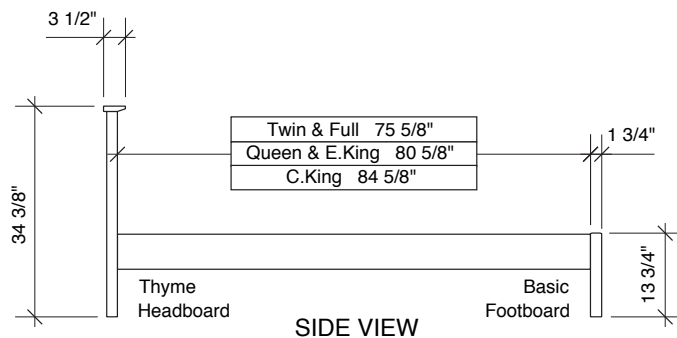

Twin	45 3/8"	Full	60 3/8"
Queen	66 3/8"	E.King	84 3/8"
C.King		78 3/8"	

THYME HEADBOARD

Twin	42 3/8"	Full	57 3/8"
Queen	63 3/8"	E.King	81 3/8"
C.King		75 3/8"	

BASIC FOOTBOARD

SIDE VIEW

Assembled Product and Carton Dimensions\*

Thyme Headboard (Box 1 of 3) Box Dimensions

	H	W	L	m3	
Twin	mm	110	930	1255	0.128 m3
	inches	4 3/8"	36 5/8"	49 1/2"	4.53 cu.ft.
Full	mm	110	930	1630	0.167 m3
	inches	4 3/8"	36 5/8"	64 1/8"	5.89 cu.ft.
Queen	mm	110	930	1785	0.183 m3
	inches	4 3/8"	36 5/8"	70 1/4"	6.45 cu.ft.
Eastern King	mm	110	930	2230	0.228 m3
	inches	4 3/8"	36 5/8"	87 3/4"	8.06 cu.ft.
California King	mm	105	950	2070	0.206 m3
	inches	4 1/8"	37 3/8"	81 1/2"	7.29 cu.ft.

	H	W	L	m3	
Twin	mm	60	405	1150	0.028 m3
	inches	2 3/8"	16"	45 1/4"	0.99 cu.ft.
Full	mm	60	405	1540	0.037 m3
	inches	2 3/8"	16"	60 5/8"	1.32 cu.ft.
Queen	mm	60	405	1675	0.041 m3
	inches	2 3/8"	16"	66"	1.44 cu.ft.
Eastern King	mm	60	405	2140	0.052 m3
	inches	2 3/8"	16"	84 1/4"	1.84 cu.ft.
California King	mm	60	425	1995	0.051 m3
	inches	2 3/8"	16 3/4"	78 5/8"	1.80 cu.ft.

	H	W	L	m3	
Twin	mm	170	180	2090	0.064 m3
	inches	6 3/4"	7 1/8"	82 1/4"	2.26 cu.ft.
Full	mm	170	285	2030	0.098 m3
	inches	6 3/4"	11 1/4"	79 7/8"	3.47 cu.ft.
Queen	mm	170	285	2140	0.104 m3
	inches	6 3/4"	11 1/4"	84 1/4"	3.66 cu.ft.
Eastern King	mm	170	285	2150	0.104 m3
	inches	6 3/4"	11 1/4"	84 5/8"	3.68 cu.ft.
California King	mm	175	310	2230	0.121 m3
	inches	6 7/8"	12 1/4"	87 7/8"	4.27 cu.ft.