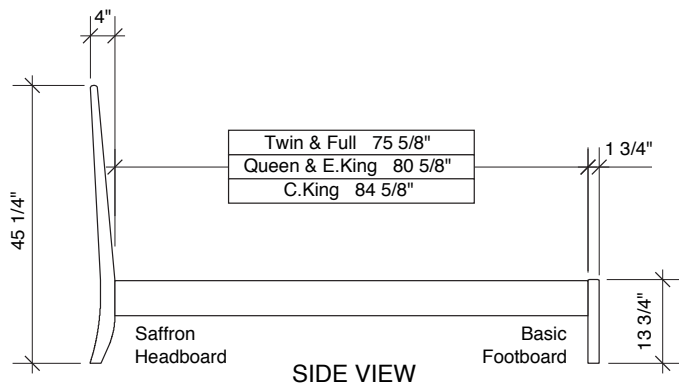

Twin	42 3/8"	Full	57 3/8"
Queen	63 3/8"	E.King	81 3/8"
C.King		75 3/8"	

SAFFRON HEADBOARD

Twin	42 3/8"	Full	57 3/8"
Queen	63 3/8"	E.King	81 3/8"
C.King		75 3/8"	

BASIC FOOTBOARD

SIDE VIEW

**Saffron Headboard (Box 1 of 3) Box Dimensions**

	H	W	L	m3	
Twin	mm	115	1157	1230	0.164m3
	inches	4 1/2"	45 5/8"	48 3/8"	5.78 cu.ft.
Full	mm	120	1195	1555	0.223m3
	inches	4 3/4"	47"	61 1/4"	7.87 cu.ft.
Queen	mm	120	1195	1710	0.245 m3
	inches	4 3/4"	47"	67 3/8"	8.66 cu.ft.
Eastern King	mm	120	1215	2145	0.313 m3
	inches	4 3/4"	47 7/8"	84 1/2"	11.04 cu.ft.
California King	mm	115	1230	2000	0.283 m3
	inches	4 1/2"	48 3/8"	78 3/4"	9.99 cu.ft.

	H	W	L	m3	
Twin	mm	60	405	1150	0.028 m3
	inches	2 3/8"	16"	45 1/4"	0.99 cu.ft.
Full	mm	60	405	1540	0.037 m3
	inches	2 3/8"	16"	60 5/8"	1.32 cu.ft.
Queen	mm	60	405	1675	0.041 m3
	inches	2 3/8"	16"	66"	1.44 cu.ft.
Eastern King	mm	60	405	2140	0.052 m3
	inches	2 3/8"	16"	84 1/4"	1.84 cu.ft.
California King	mm	60	425	1995	0.051 m3
	inches	2 3/8"	16 3/4"	78 5/8"	1.80 cu.ft.

	H	W	L	m3	
Twin	mm	170	180	2090	0.064 m3
	inches	6 3/4"	7 1/8"	82 1/4"	2.26 cu.ft.
Full	mm	170	285	2030	0.098 m3
	inches	6 3/4"	11 1/4"	79 7/8"	3.47 cu.ft.
Queen	mm	170	285	2140	0.104 m3
	inches	6 3/4"	11 1/4"	84 1/4"	3.66 cu.ft.
Eastern King	mm	170	285	2150	0.104 m3
	inches	6 3/4"	11 1/4"	84 5/8"	3.68 cu.ft.
California King	mm	175	310	2230	0.121 m3
	inches	6 7/8"	12 1/4"	87 7/8"	4.27 cu.ft.