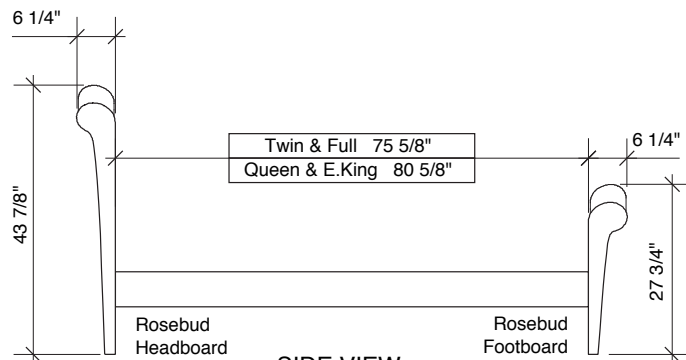

Twin	42 3/8"	Full	57 3/8"
Queen	63 3/8"	E.King	81 3/8"

ROSEBUD HEADBOARD

Twin	42 3/8"	Full	57 3/8"
Queen	63 3/8"	E.King	81 3/8"

ROSEBUD FOOTBOARD

SIDE VIEW

Assembled Product and Carton Dimensions*

Rosebud Headboard (Box 1 of 3) Box Dimensions

	H	W	L	m3
Twin	mm 150	1090	1130	0.185 m3
	inches 5 7/8"	43"	44 1/2"	6.52 cu.ft.
Full	mm 150	1130	1470	0.249 m3
	inches 5 7/8"	44 1/2"	57 7/8"	8.80 cu.ft.
Queen	mm 170	1160	1650	0.325 m3
	inches 6 3/4"	45 5/8"	65"	11.49 cu.ft.
Eastern King	mm 170	1160	2100	0.414 m3
	inches 6 3/4"	45 5/8"	82 5/8"	14.62 cu.ft.

Box Weight

	Net	Gross
Twin	Kg 13.3	15.5
	lbs 29	34
Full	Kg 17.1	20
	lbs 38	44
Queen	Kg 17.9	22.3
	lbs 39	49
Eastern King	Kg 21.6	27.1
	lbs 48	60

Rosebud Footboard (Box 2 of 3) Box Dimensions

	H	W	L	m3
Twin	mm 150	710	1090	0.116 m3
	inches 5 7/8"	28"	43"	4.10 cu.ft.
Full	mm 150	710	1470	0.157 m3
	inches 5 7/8"	28"	57 7/8"	5.53 cu.ft.
Queen	mm 170	750	1650	0.210 m3
	inches 6 3/4"	29 1/2"	65"	7.43 cu.ft.
Eastern King	mm 170	750	2100	0.268 m3
	inches 6 3/4"	29 1/2"	82 5/8"	9.45 cu.ft.

	H	W	L	m3
Twin	mm 170	180	2090	0.064 m3
	inches 6 3/4"	7 1/8"	82 1/4"	2.26 cu.ft.
Full	mm 170	285	2030	0.098 m3
	inches 6 3/4"	11 1/4"	79 7/8"	3.47 cu.ft.
Queen	mm 170	285	2140	0.104 m3
	inches 6 3/4"	11 1/4"	84 1/4"	3.66 cu.ft.
Eastern King	mm 170	285	2150	0.104 m3
	inches 6 3/4"	11 1/4"	84 5/8"	3.68 cu.ft.