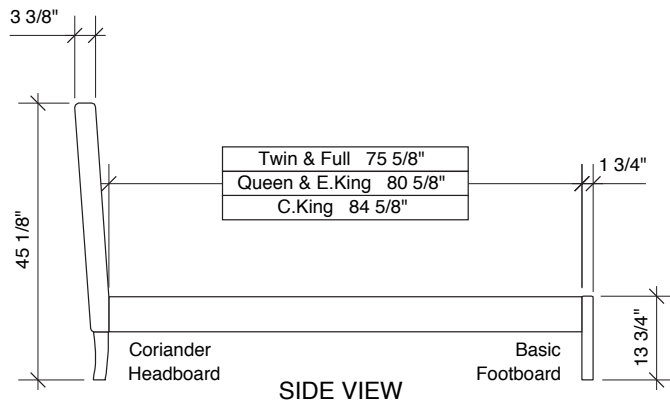

Twin	43 3/4"	Full	58 1/2"
Queen	64 3/8"	E.King	82 1/4"
C.King		76 5/8"	

CORIANDER HEADBOARD

Twin	42 3/8"	Full	57 3/8"
Queen	63 3/8"	E.King	81 3/8"
C.King		75 3/8"	

BASIC FOOTBOARD

SIDE VIEW

Assembled Product and Carton Dimensions*

Coriander Headboard (Box 1 of 3) Box Dimensions

	Box Dimensions				Box Weight			
	H	W	L	m3	Net	Gross		
Twin	mm	135	1195	1155	0.186	Kg	12	15
	inches	5 3/8"	47"	45 1/2"	6.58	lbs	26	33
Full	mm	135	1200	1525	0.247	Kg	11.5	16
	inches	5 3/8"	47 1/4"	60"	8.72	lbs	25	35
Queen	mm	135	1200	1675	0.271	Kg	13.5	17.5
	inches	5 3/8"	47 1/4"	66"	9.58	lbs	30	39
Eastern King	mm	135	1200	2125	0.344	Kg	17	22.5
	inches	5 3/8"	47 1/4"	83 3/4"	12.16	lbs	37	50
California King	mm	155	1195	1980	0.367	Kg	18	23
	inches	6 1/8"	47"	78"	12.95	lbs	40	51

Basic Footboard (Box 2 of 3) Box Dimensions

	Box Dimensions				Box Weight			
	H	W	L	m3	Net	Gross		
Twin	mm	60	405	1150	0.028	Kg	6	7
	inches	2 3/8"	16"	45 1/4"	0.99	lbs	13	15
Full	mm	60	405	1540	0.037	Kg	7	8
	inches	2 3/8"	16"	60 5/8"	1.32	lbs	15	18
Queen	mm	60	405	1675	0.041	Kg	7.5	9
	inches	2 3/8"	16"	66"	1.44	lbs	17	20
Eastern King	mm	60	405	2140	0.052	Kg	8.5	10.5
	inches	2 3/8"	16"	84 1/4"	1.84	lbs	19	23
California King	mm	60	425	1995	0.051	Kg	8	10
	inches	2 3/8"	16 3/4"	78 5/8"	1.80	lbs	18	22

Slats & Rails - Box 3 of 3 Box Dimensions

	Box Dimensions				Box Weight			
	H	W	L	m3	Net	Gross		
Twin	mm	170	180	2090	0.064	Kg	18	20
	inches	6 3/4"	7 1/8"	82 1/4"	2.26	lbs	40	44
Full	mm	170	285	2030	0.098	Kg	26	28
	inches	6 3/4"	11 1/4"	79 7/8"	3.47	lbs	57	62
Queen	mm	170	285	2140	0.104	Kg	28	30
	inches	6 3/4"	11 1/4"	84 1/4"	3.66	lbs	62	66
Eastern King	mm	170	285	2150	0.104	Kg	31.5	34
	inches	6 3/4"	11 1/4"	84 5/8"	3.68	lbs	69	75
California King	mm	175	310	2230	0.121	Kg	31	33
	inches	6 7/8"	12 1/4"	87 7/8"	4.27	lbs	68	73