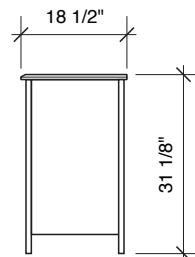

FRONT VIEW

SIDE VIEW

**Note: 6 Drawer Dresser and Mirror Sold separately.

**Clove Mirror
Box Dimensions**

	H	W	L	m3
mm	100	1200	1260	0.151 m3
inches	3 7/8"	47 1/4"	49 5/8"	5.34 cu.ft.

Box Weight

	Net	Gross
Kg	16	18
lbs	35	40

FRONT VIEW

SIDE VIEW

**Clove 6 Drawer Dresser
Box Dimensions**

	H	W	L	m3
mm	520	840	1620	0.708 m3
inches	20 1/2"	33 1/8"	63 3/4"	24.99 cu.ft.

Box Weight

	Net	Gross
Kg	67.5	68.5
lbs	149	151

Assembled Product and Carton Dimensions*