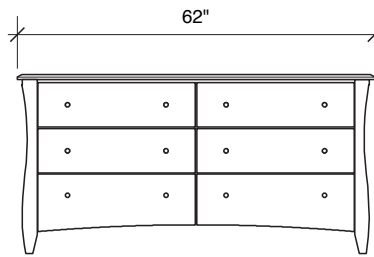

FRONT VIEW

SIDE VIEW

**Note: 6 Drawer Dresser and Mirror Sold separately.

**Clove Mirror
Box Dimensions**

	H	W	L	m3
mm	100	1200	1260	0.151 m3
inches	3 7/8"	47 1/4"	49 5/8"	5.34 cu.ft.

Box Weight

	Net	Gross
Kg	16	18
lbs	35	40

FRONT VIEW

SIDE VIEW

**Clove 6 Drawer Dresser
Box Dimensions**

	H	W	L	m3
mm	520	840	1620	0.708 m3
inches	20 1/2"	33 1/8"	63 3/4"	24.99 cu.ft.

Box Weight

	Net	Gross
Kg	67.5	68.5
lbs	149	151

Assembled Product and Carton Dimensions*