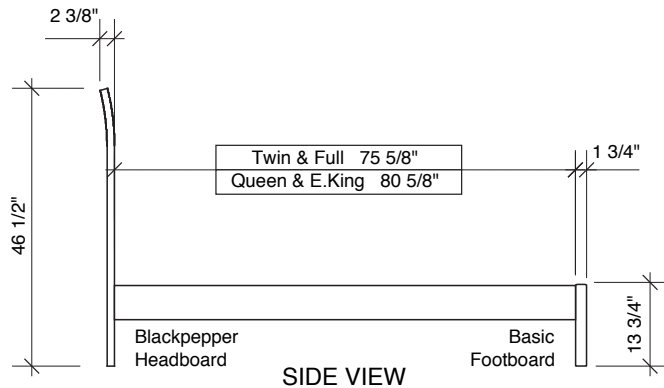

Twin	42 3/8"	Full	57 3/8"
Queen	63 3/8"	E.King	81 3/8"

BLACKPEPPER HEADBOARD

Twin	42 3/8"	Full	57 3/8"
Queen	63 3/8"	E.King	81 3/8"

BASIC FOOTBOARD

SIDE VIEW

Assembled Product and Carton Dimensions*

Blackpepper Headboard (Box 1 of 3) Box Dimensions

	Box Dimensions				Box Weight		
	H	W	L	m3	Net	Gross	
Twin	mm	70	1156	1260	0.102 m3	Kg 16	18
	inches	2 3/4"	45 1/2"	49 5/8"	3.60 cu.ft.	lbs 35	40
Full	mm	70	1260	1536	0.135 m3	Kg 18	20
	inches	2 3/4"	49 5/8"	60 1/2"	4.78 cu.ft.	lbs 40	44
Queen	mm	70	1260	1690	0.149 m3	Kg 20	24
	inches	2 3/4"	49 5/8"	66 5/8"	5.26 cu.ft.	lbs 44	53
Eastern King	mm	70	1260	2146	0.189 m3	Kg 24	28
	inches	2 3/4"	49 5/8"	84 1/2"	6.68 cu.ft.	lbs 53	62

Basic Footboard (Box 2 of 3) Box Dimensions

	Box Dimensions				Box Weight		
	H	W	L	m3	Net	Gross	
Twin	mm	60	405	1150	0.028 m3	Kg 6	7
	inches	2 3/8"	16"	45 1/4"	0.99 cu.ft.	lbs 13	15
Full	mm	60	405	1540	0.037 m3	Kg 7	8
	inches	2 3/8"	16"	60 5/8"	1.32 cu.ft.	lbs 15	18
Queen	mm	60	405	1675	0.041 m3	Kg 7.5	9
	inches	2 3/8"	16"	66"	1.44 cu.ft.	lbs 17	20
Eastern King	mm	60	405	2140	0.052 m3	Kg 8.5	10.5
	inches	2 3/8"	16"	84 1/4"	1.84 cu.ft.	lbs 19	23

Slats & Rails (Box 3 of 3) Box Dimensions

	Box Dimensions				Box Weight		
	H	W	L	m3	Net	Gross	
Twin	mm	170	180	2090	0.064 m3	Kg 18	20
	inches	6 3/4"	7 1/8"	82 1/4"	2.26 cu.ft.	lbs 40	44
Full	mm	170	285	2030	0.098 m3	Kg 26	28
	inches	6 3/4"	11 1/4"	79 7/8"	3.47 cu.ft.	lbs 57	62
Queen	mm	170	285	2140	0.104 m3	Kg 28	30
	inches	6 3/4"	11 1/4"	84 1/4"	3.66 cu.ft.	lbs 62	66
Eastern King	mm	170	285	2150	0.104 m3	Kg 31.5	34
	inches	6 3/4"	11 1/4"	84 5/8"	3.68 cu.ft.	lbs 69	75